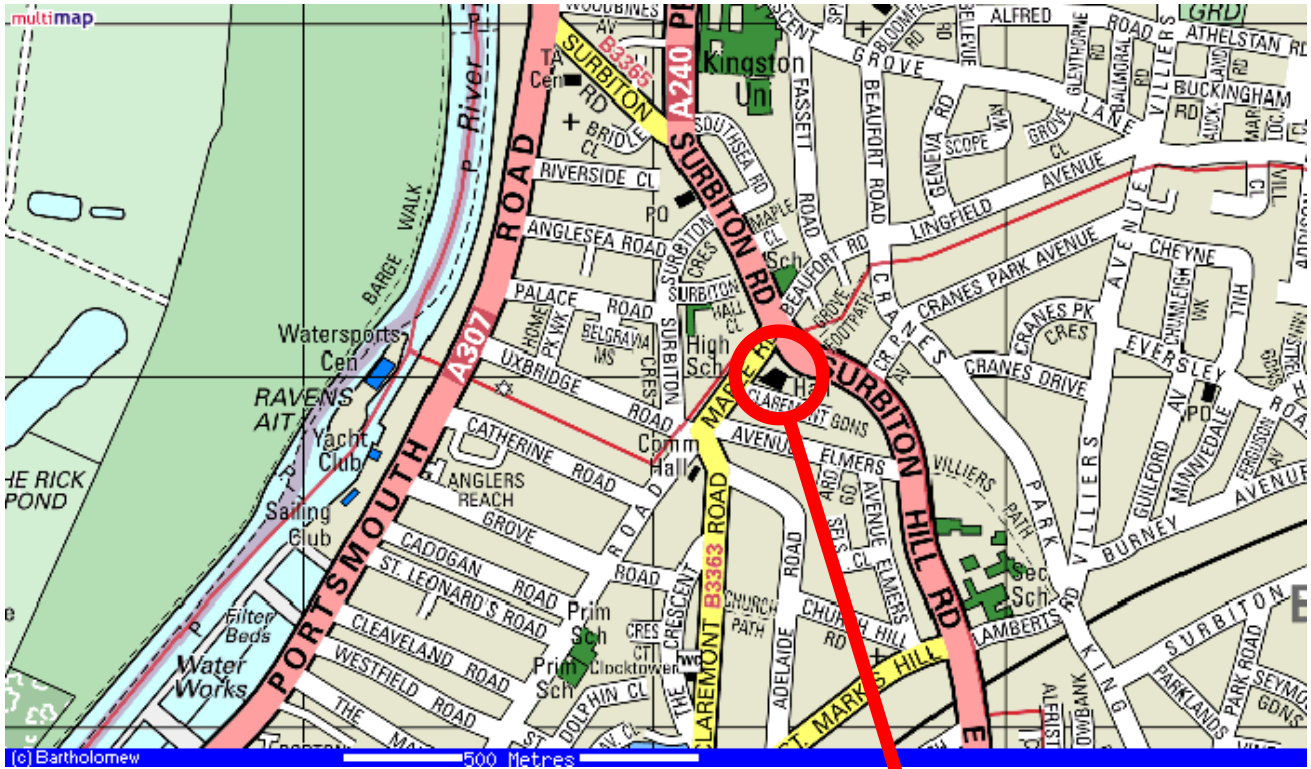

## Finding the Assembly Rooms

The Surbiton Assembly Rooms are situated on Maple Road, about halfway between Surbiton and Kingston town centres.

The venue is just off the main Kingston-Surbiton bus routes (including bus nos. 71, 281, 406, 465, K2, K3) and about 5 minutes walk from Surbiton mainline train station.